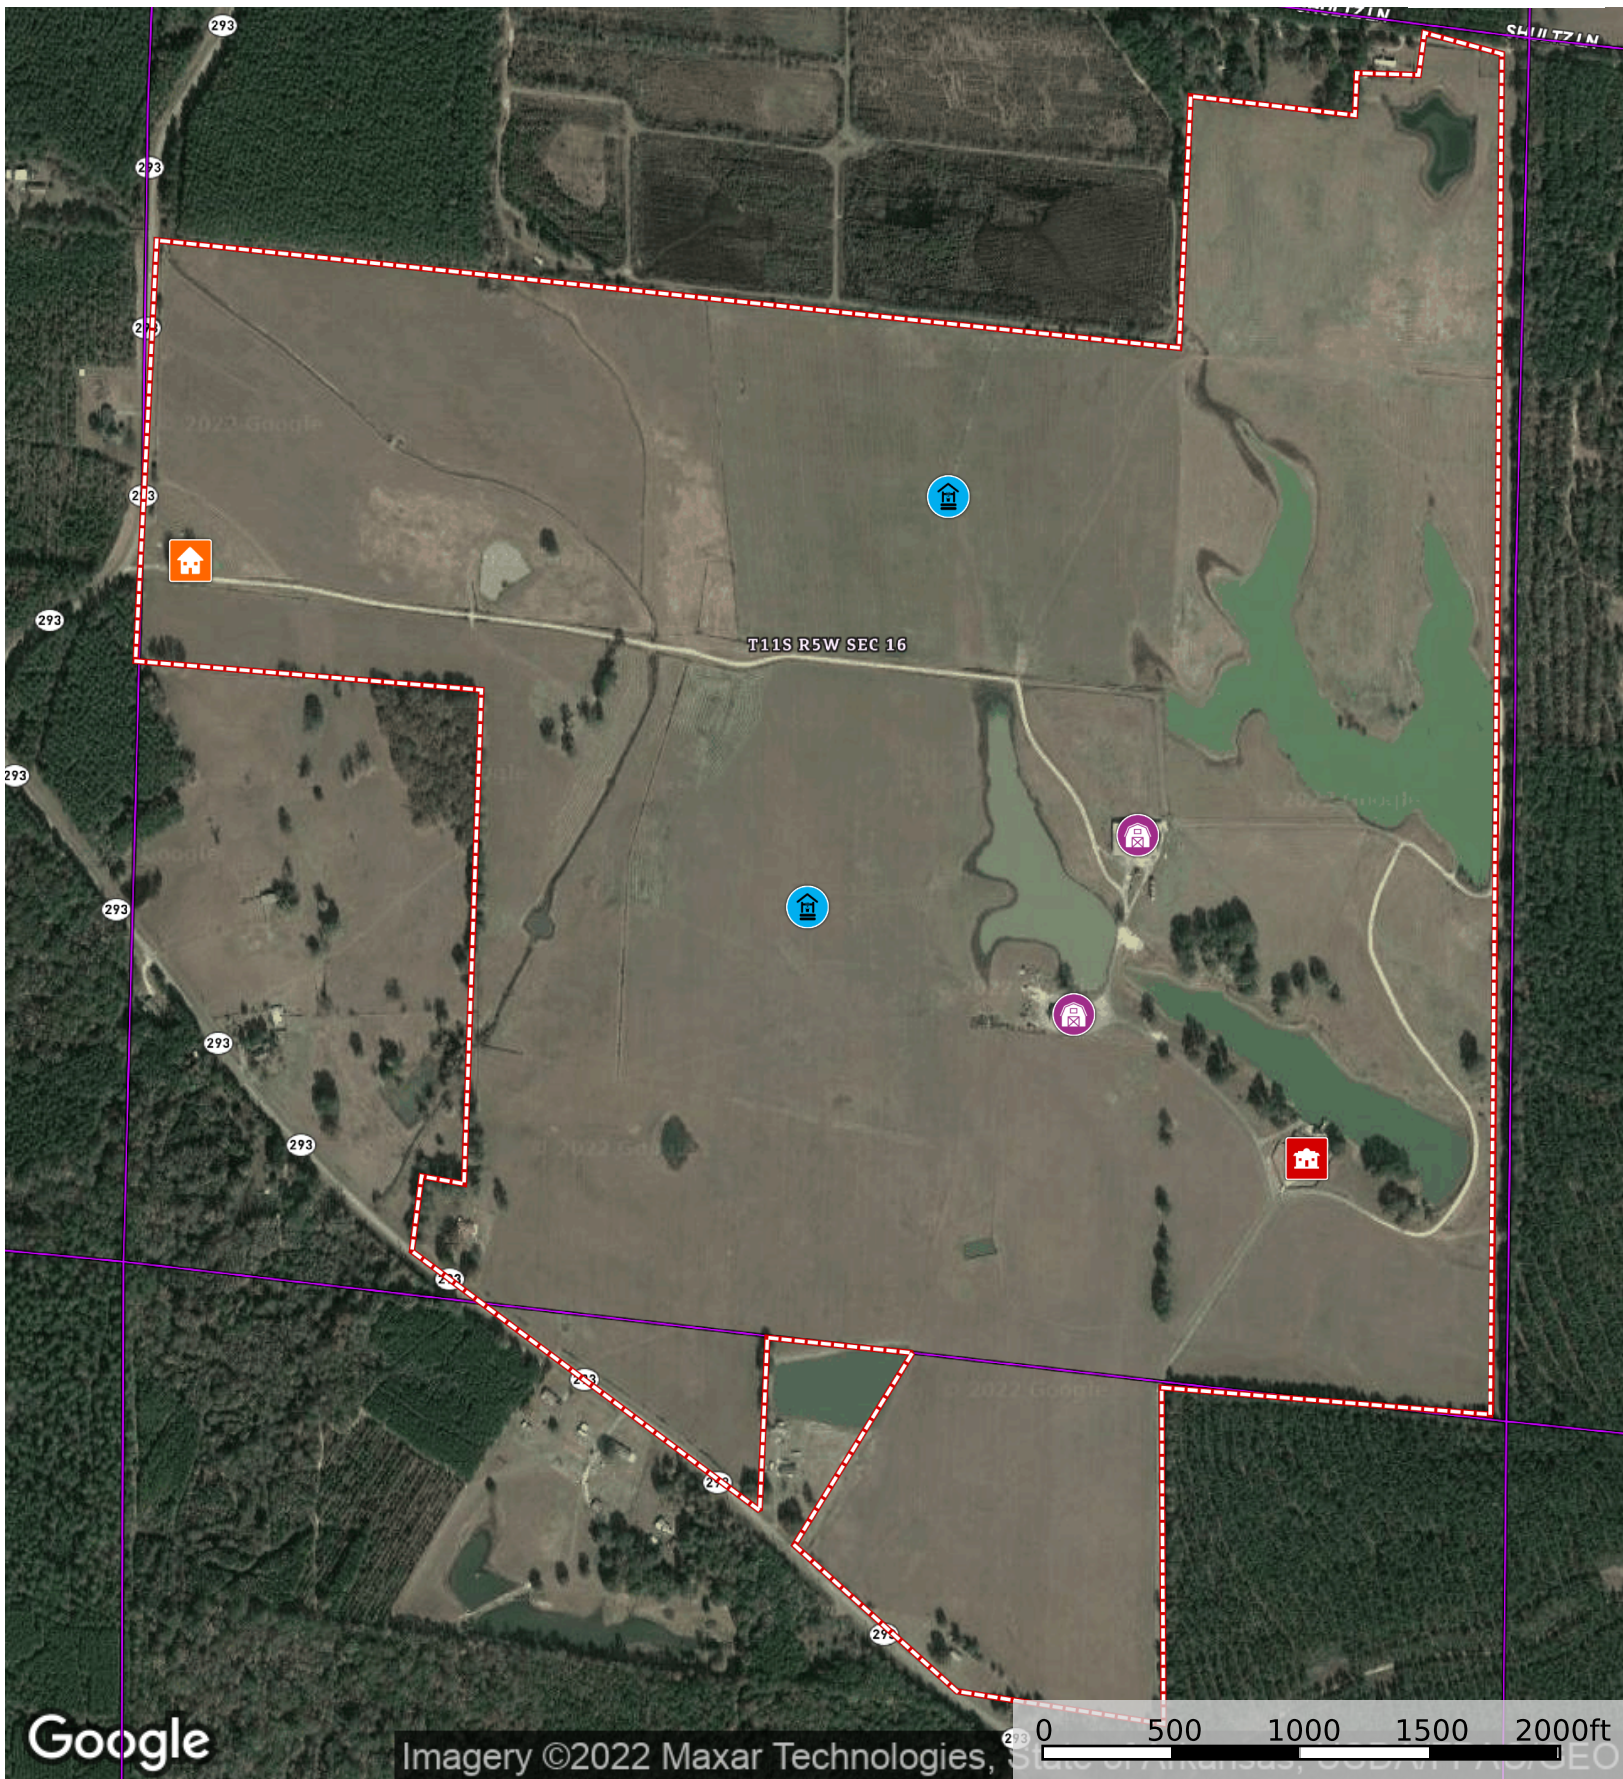

Parker Place, Drew County Cattle Property

Drew County, Arkansas, 500 AC +/-

- Well
- House
- Barn
- Main House
- Boundary