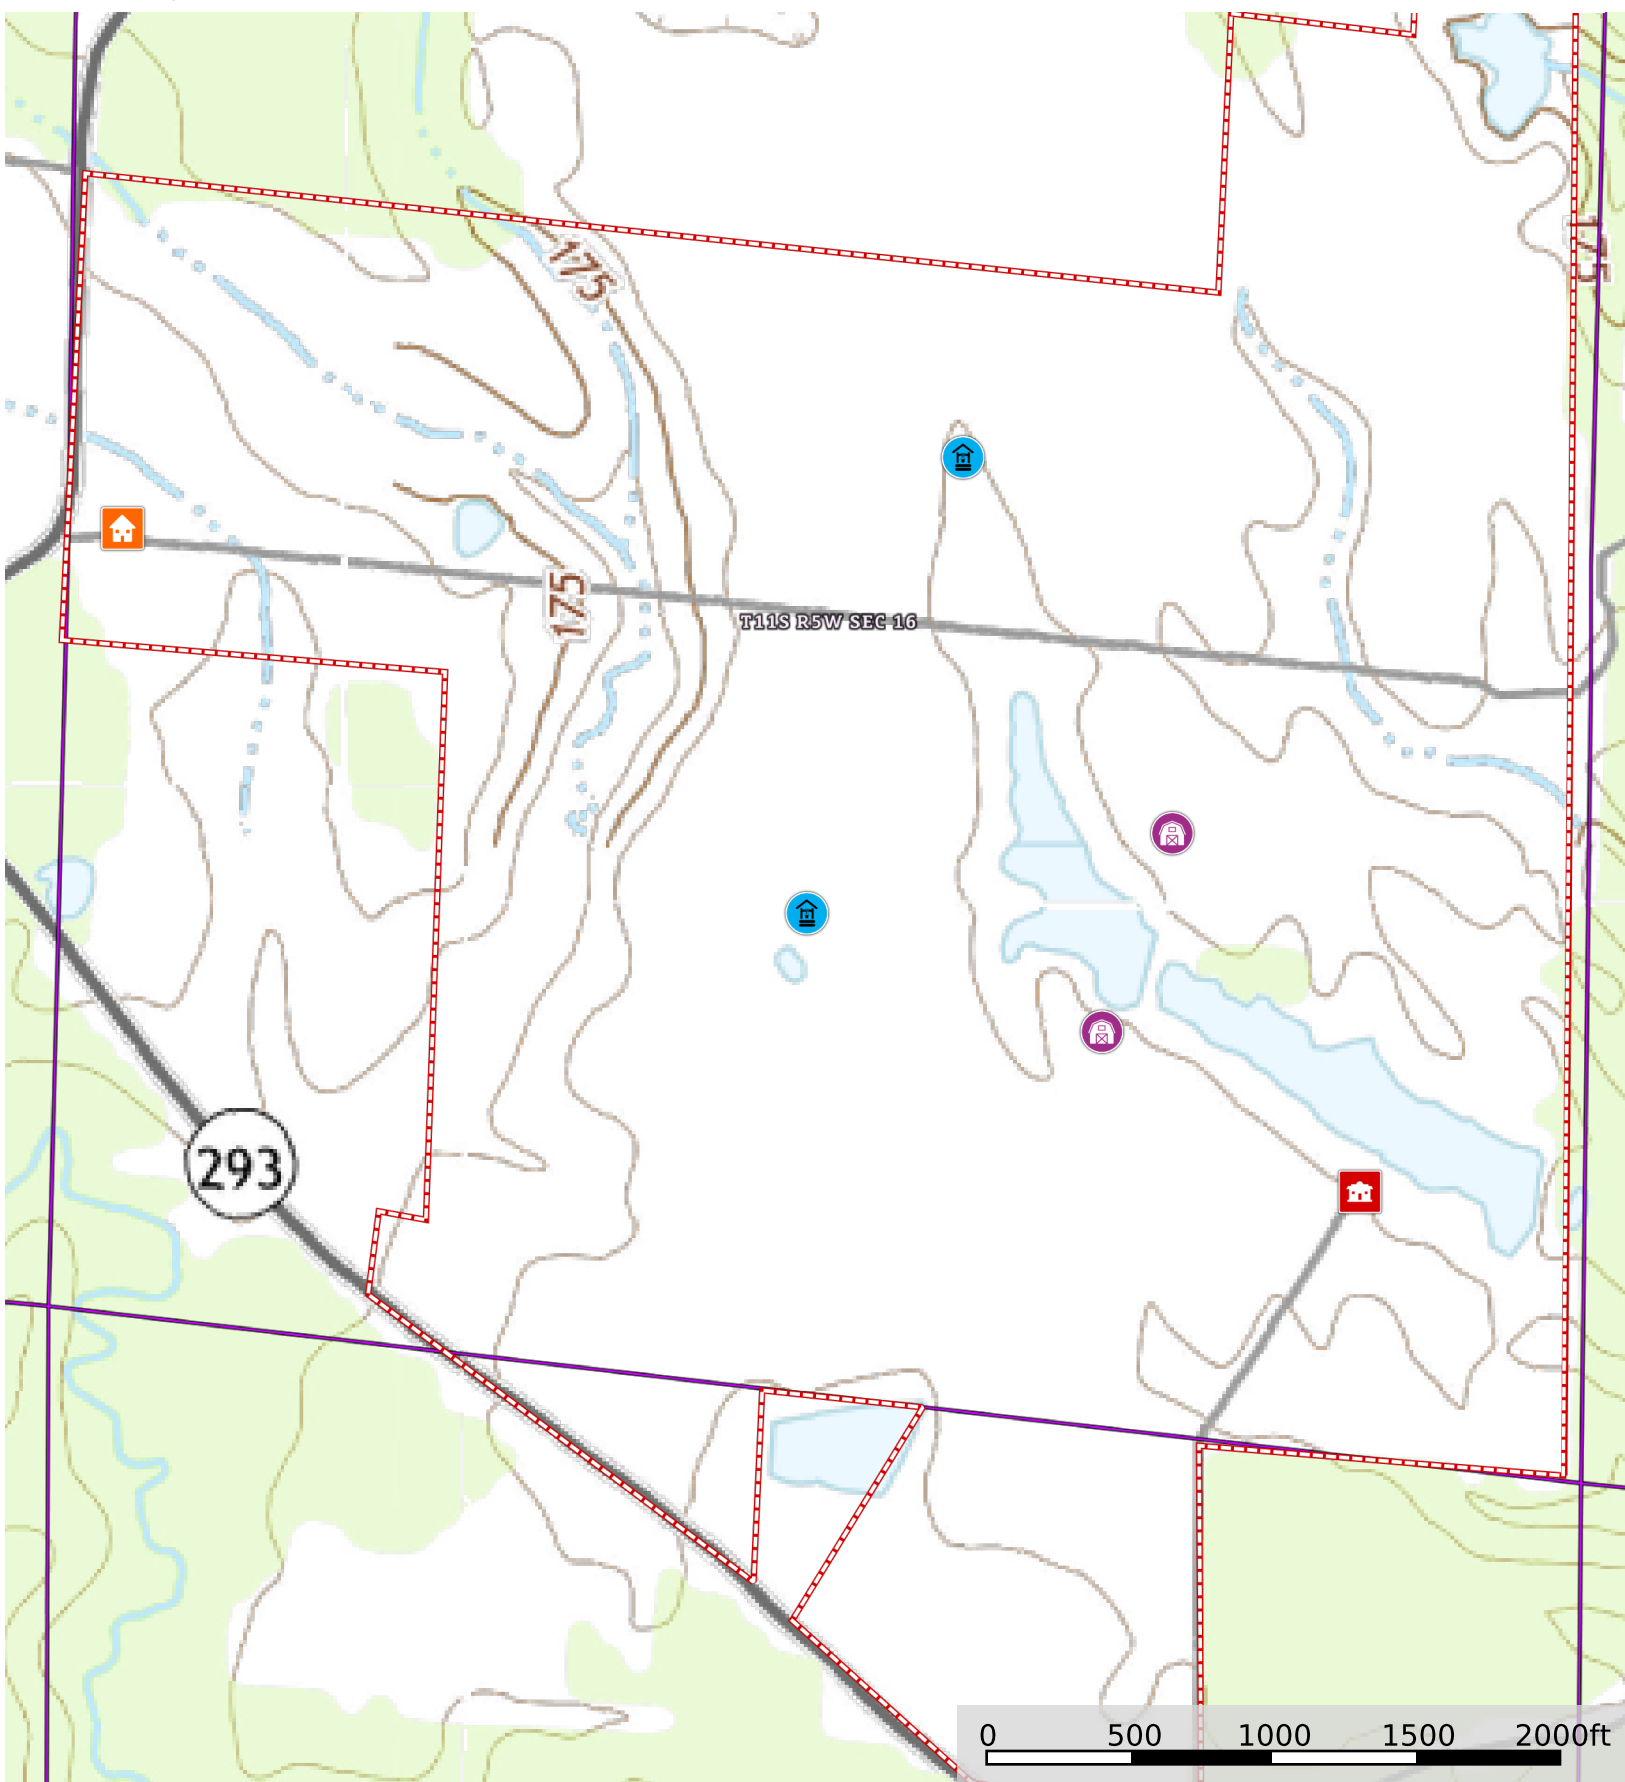

Parker Place, Drew County Cattle Property

Drew County, Arkansas, 500 AC +/-

- Well
- House
- Barn
- Main House
- Boundary