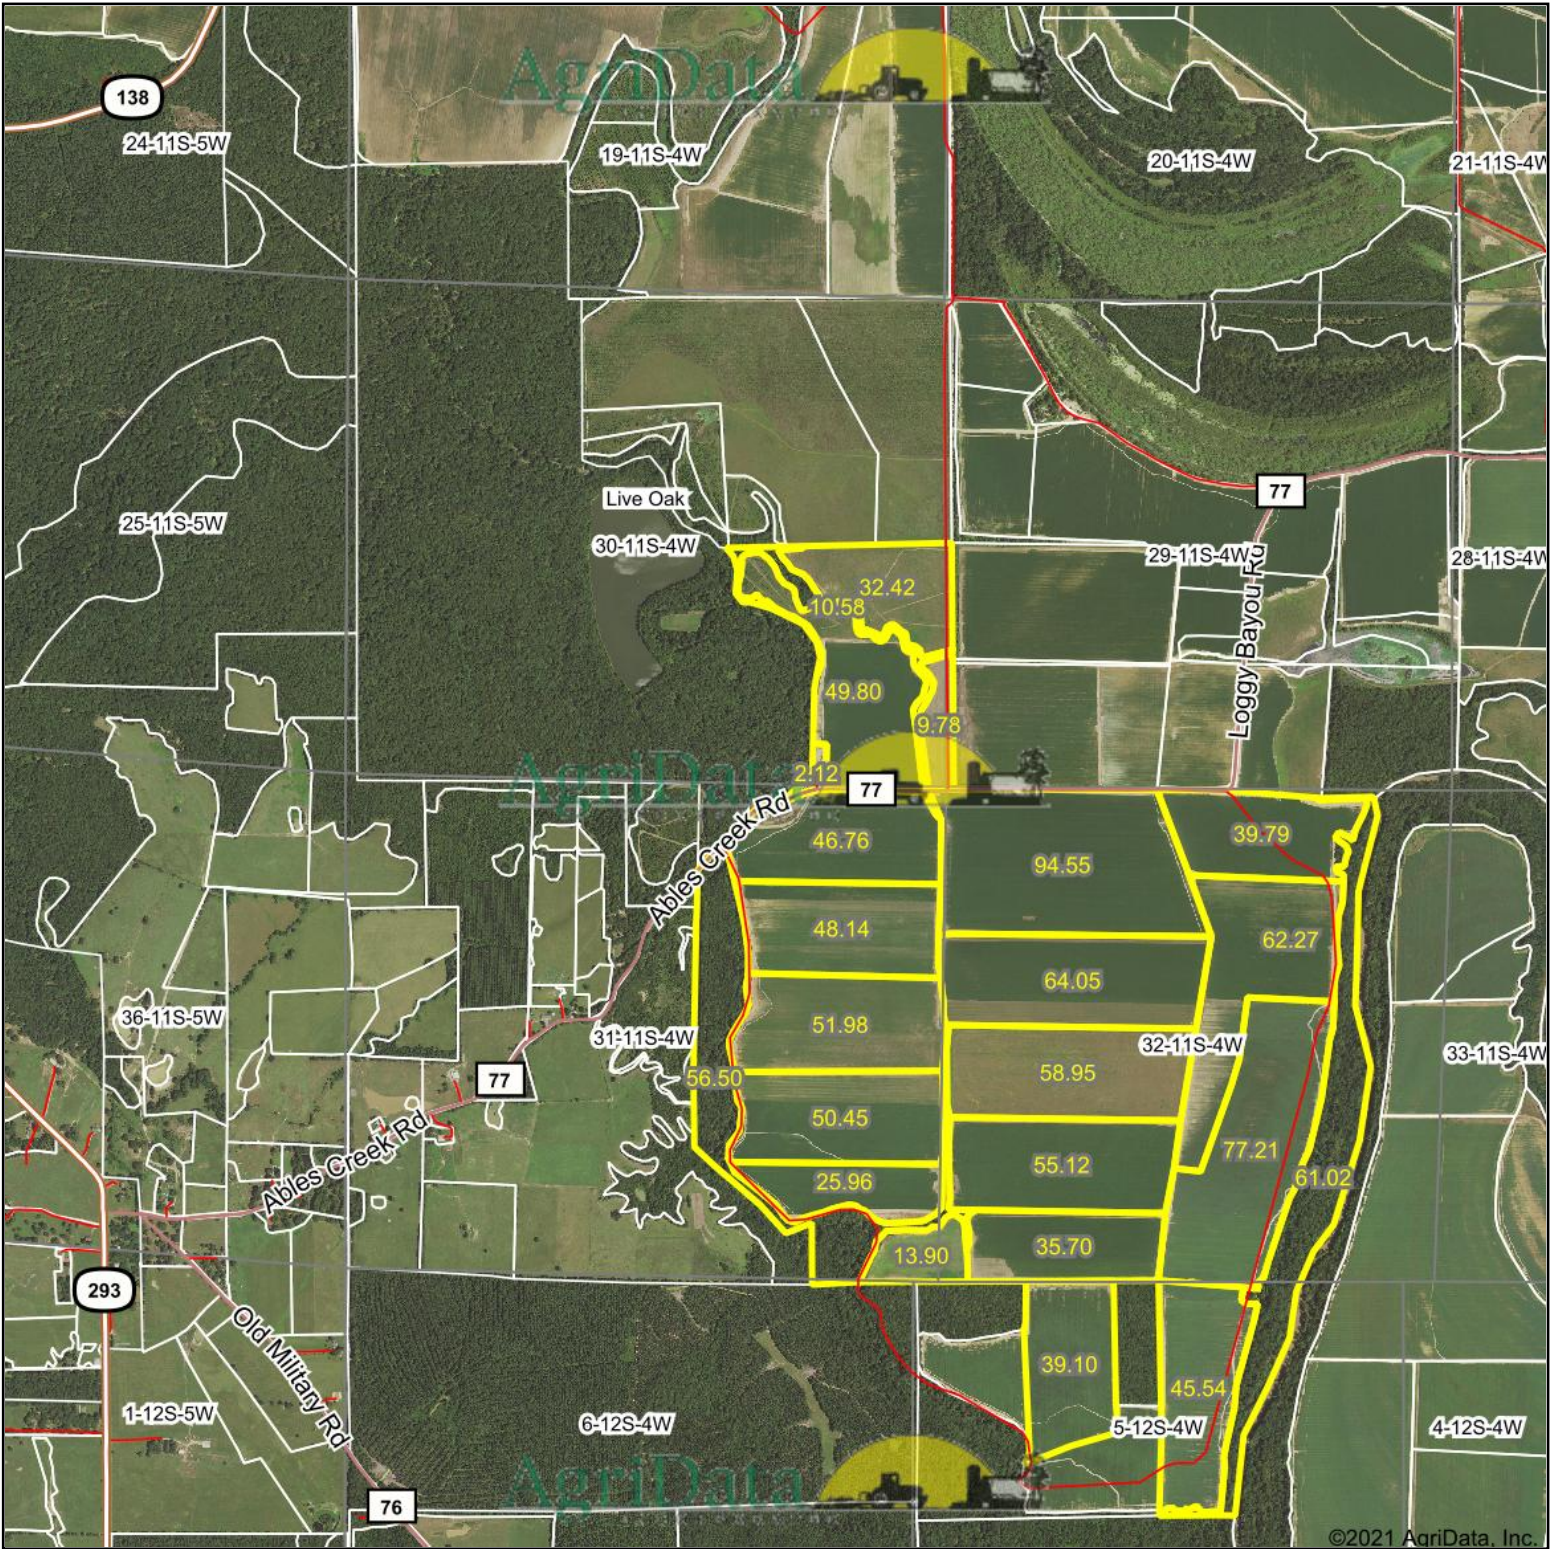

Aerial Map

©2021 AgriData, Inc.

Map Center: 33° 42' 35.81, -91° 32' 38.88

30-11S-4W
Drew County
Arkansas

6/14/2021

Maps Provided By:

surety[®]
 CUSTOMIZED ONLINE MAPPING
 © AgriData, Inc. 2021 www.AgriDataInc.com

Field borders provided by Farm Service Agency as of 5/21/2008.