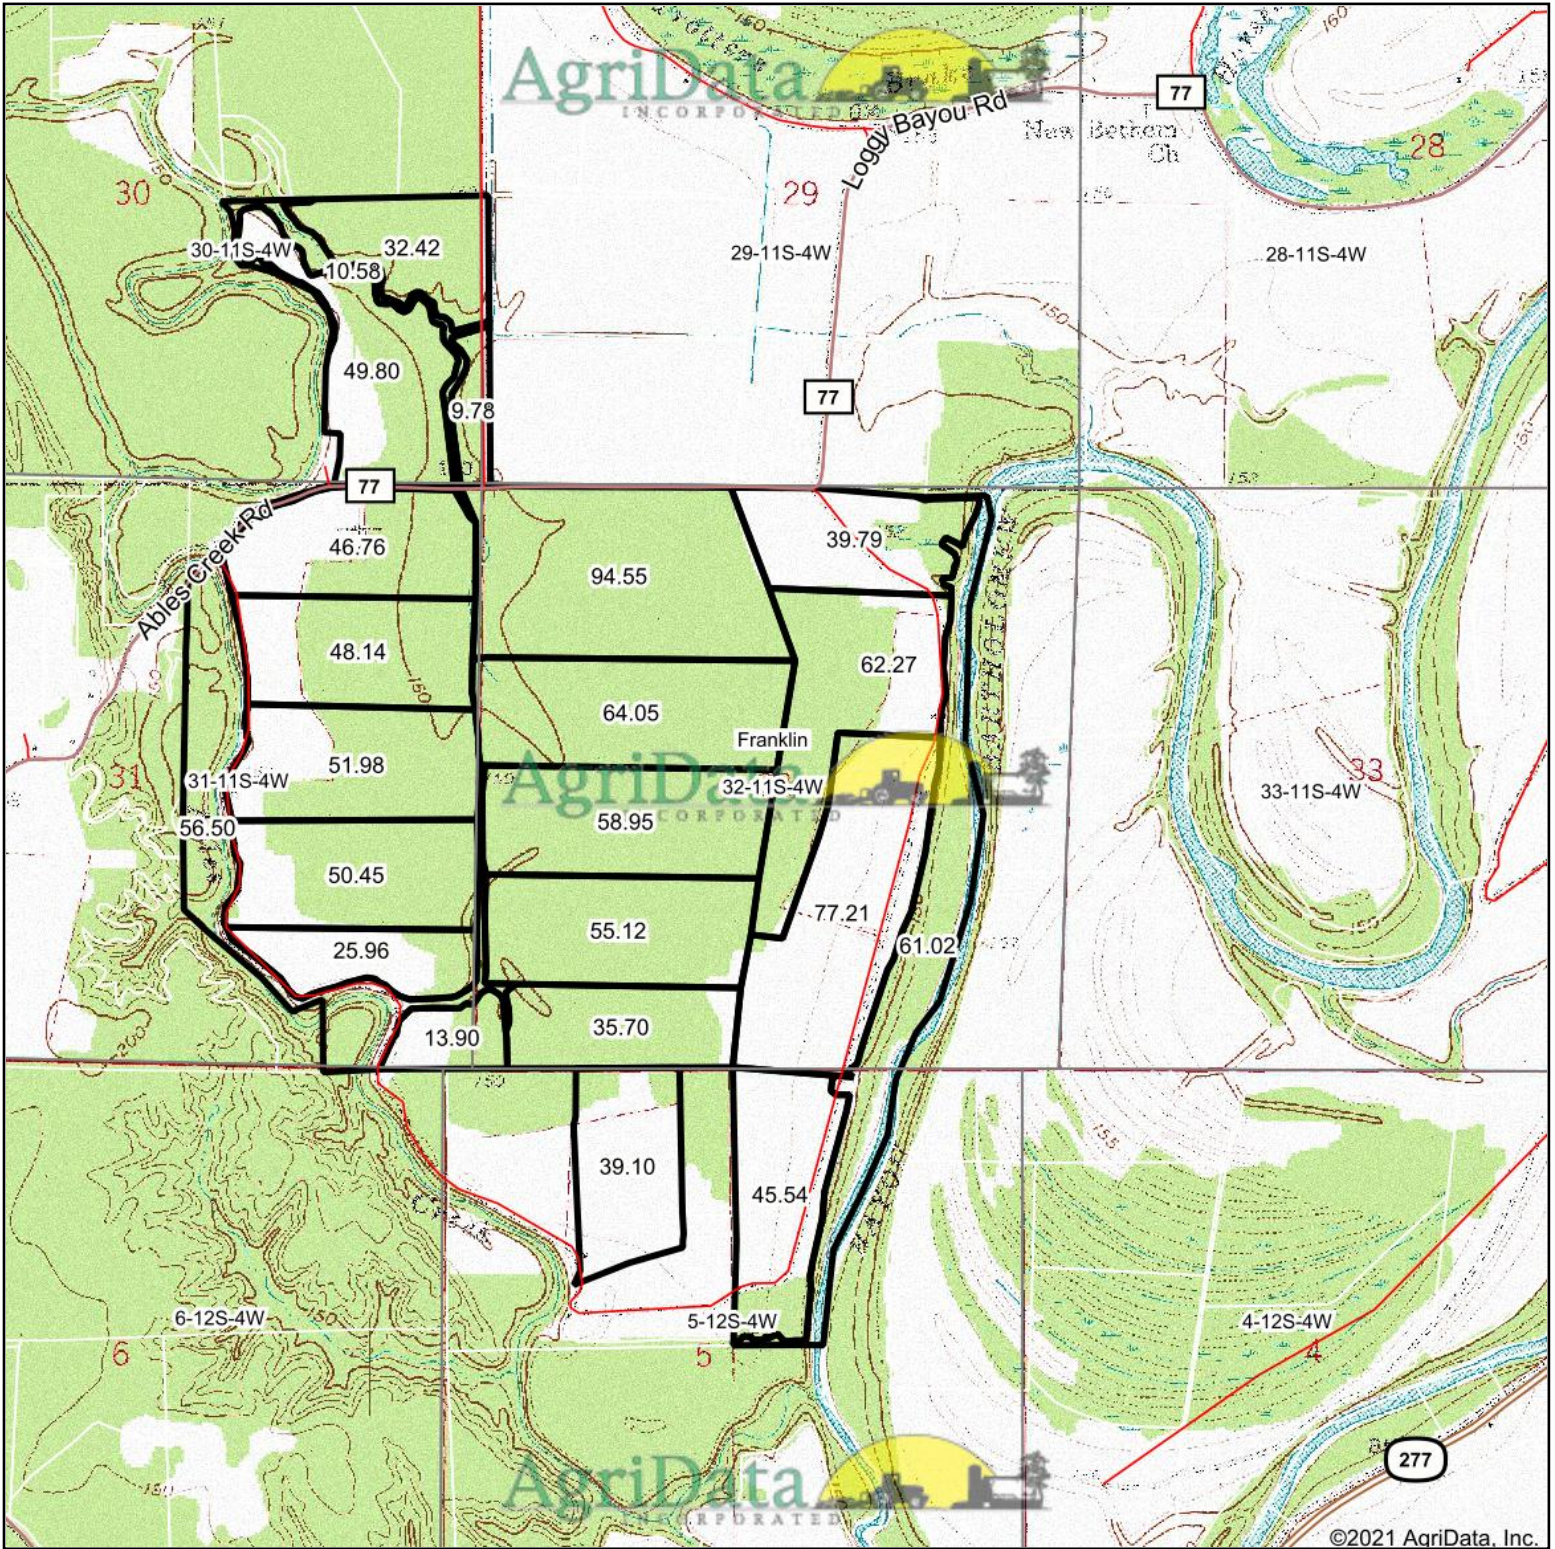

Topography Map

map center: 33° 42' 7.73, -91° 31' 45.87

32-11S-4W
Drew County
Arkansas

6/14/2021

Maps Provided By:
surety
CUSTOMIZED ONLINE MAPPING
© AgriData, Inc. 2021 www.AgriDataInc.com